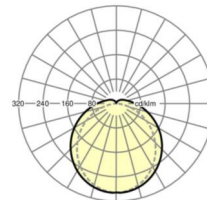

ELECTRICAL ENGINEERING

Controller	Electronic driver (1 pcs.)
Wiring	5x1.5mm², throughwired, plug-in contact for 5x1.5qmm
System output	35W
Mains voltage	230V/50Hz
Circuit breakers (inrush current)	17 pieces/B10, 28 pieces/B16, 29 pieces/C10, 48 pieces/C16
Energy efficiency class/light source	C

LIGHTING TECHNOLOGY

Placement	LED, Colour rendering/Light colour CRI ≥ 80 / 6500K
Colour tolerance (MacAdam)	5SDCM
Nominal luminous flux	5518lm
LED service life	50000h L80/B10 (Tq 45°C)
Luminaire luminous efficiency	158lm/W
UGR lat./long.	25.1 / 22.9

MECHANICS

Housing colour	light grey
Dimensions (LxWxH/DxH)	1500mm x 87mm x 66mm
Weight (net)	2.09kg
Cable entry KE	at the end
Type of installation	Ceiling-mounted single installation, Pendant individual mounting, Wall mounting, Mounting rail installation

Dimensions

L	1500 mm	Length
B	87 mm	Width
H	66 mm	Height
A1	900 mm	Mounting distance single mounting
A3	675 mm	Mounting distance between luminaires in a light run arrangement
X	0 mm	Distance cable infeed to the center of the luminaire on the X-axis
Y	750 mm	Distance cable infeed to the center of the luminaire on the Y-axis

DEEP-LINK

<https://www.regiolux.de/en/article/50125214100>